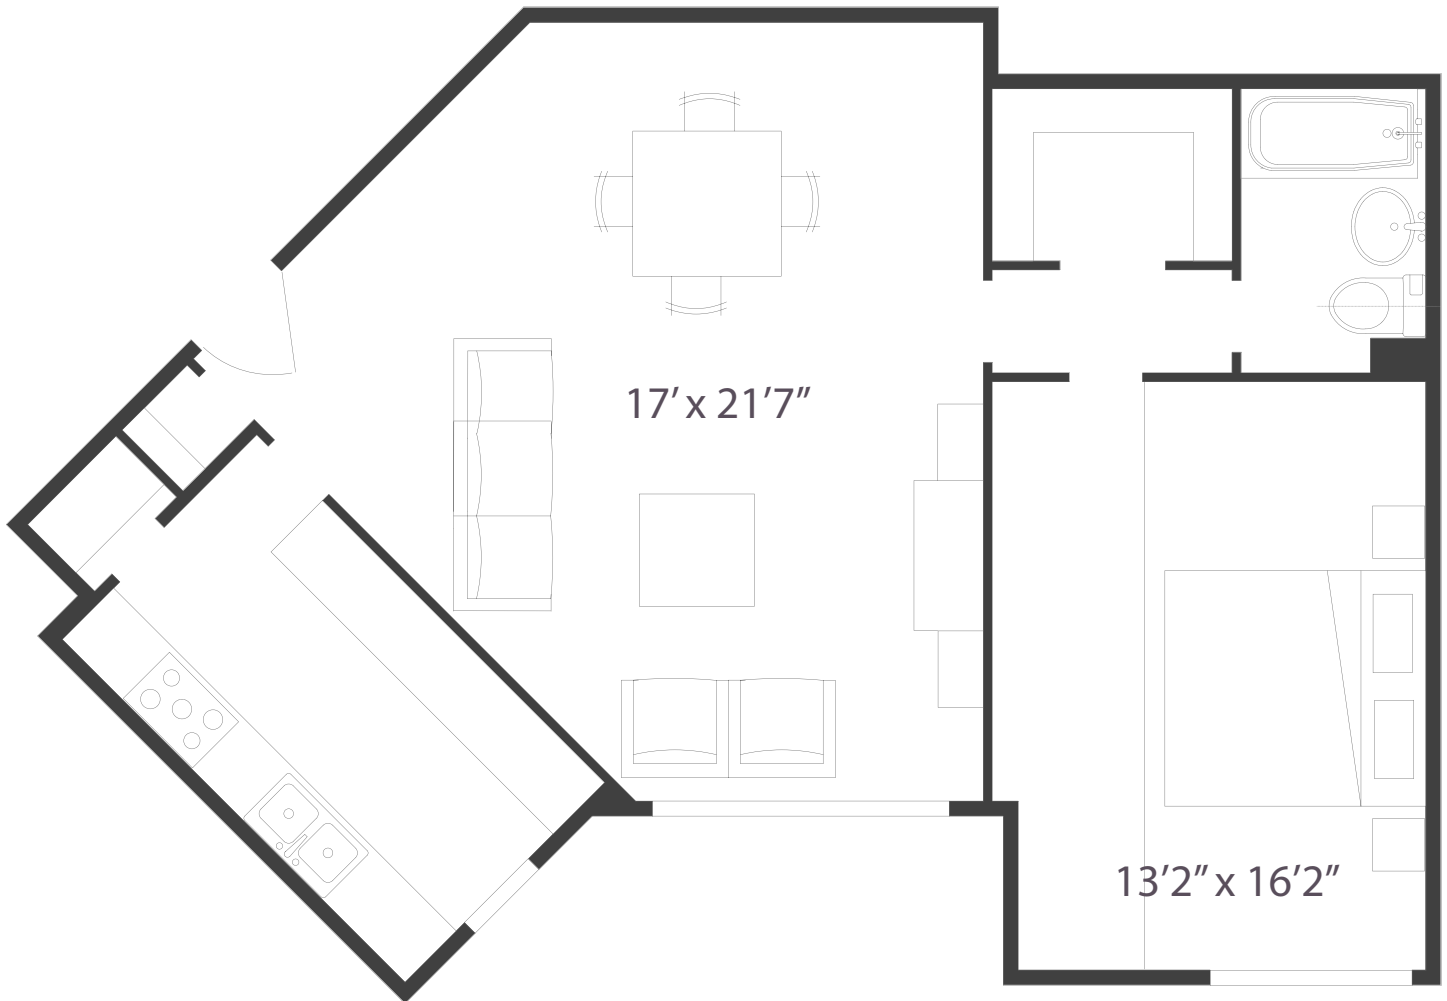

# Parkmerced (877) 243-5544

Towers - | Bedroom / | Bathroom

3711 Nineteenth Avenue  
San Francisco, CA 94132  
(877) 243-5544

### Features:

- Huge Floor Plan
- Large Walk-in Closet
- Built-in Features

### For Office Use Only

Monthly Rent: \_\_\_\_\_

Deposit: \_\_\_\_\_

Application Fee: \_\_\_\_\_

NOTES

Plans are not shown to scale and merely represent the relationships of spaces within each unit..