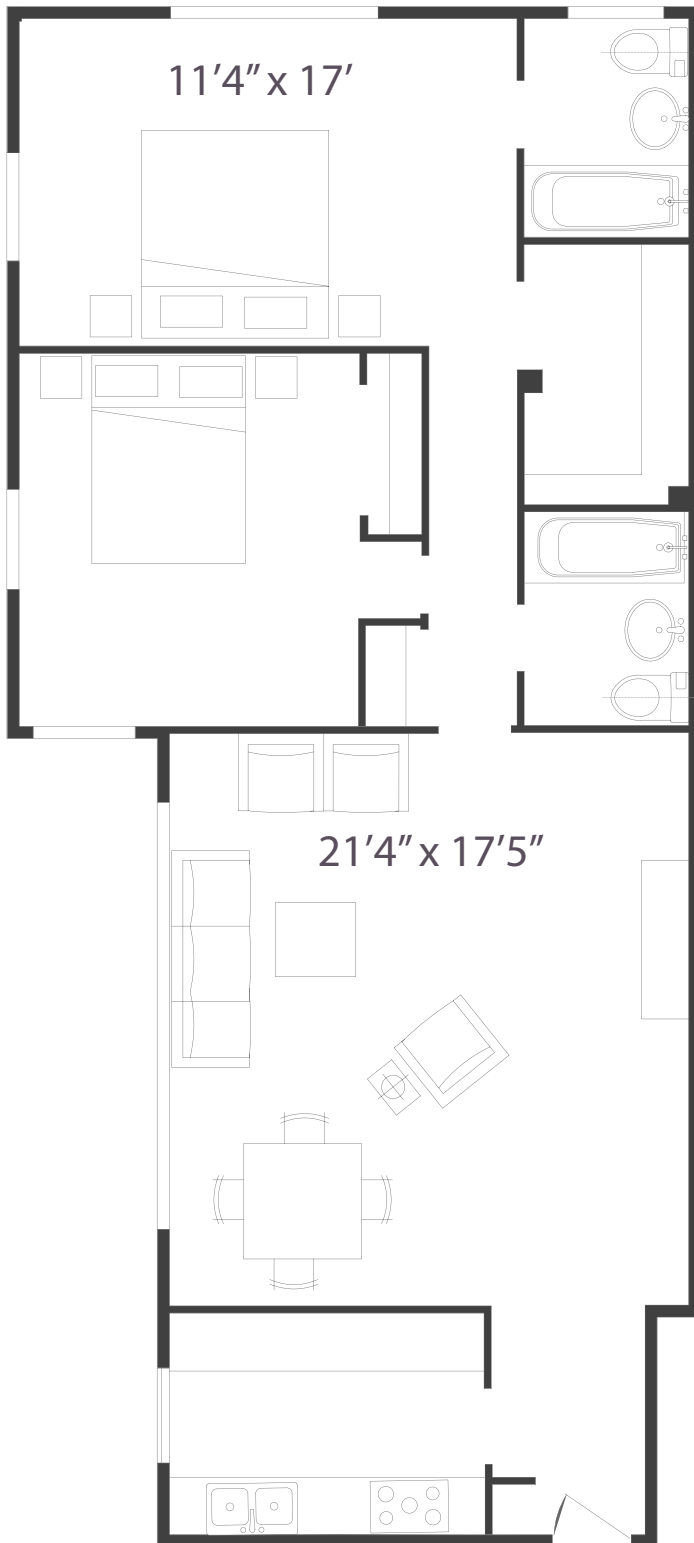

Parkmerced (877) 243-5544

Towers - 2 Bedroom / 2 Bathroom

3711 Nineteenth Avenue
San Francisco, CA 94132
(877) 243-5544

Features:

- Spectacular Views
- Stainless Steel Counters
- Perfect for Roommates!

For Office Use Only	
Monthly Rent:	_____
Deposit:	_____
Application Fee:	_____
NOTES	_____

Plans are not shown to scale and merely represent the relationships of spaces within each unit..